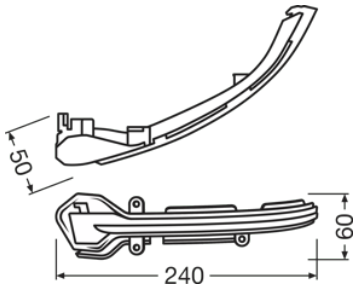

Product datasheet

Technical data

Product information

Application (Category and Product specific)	Side mirror indicator
---	-----------------------

General Product Information

Product remark	White Edition
Global order reference	LEDDMI 8V0 WT S

Electrical Data

Test voltage	13.2 V
Nominal wattage	2.40 W
Nominal voltage	12.0 V

Photometric Data

Color temperature	2700 K
Intensity	min 0.6 cd

Physical Attributes & Dimensions

Length	245.0 mm
Width	50.0 mm
Height	68.0 mm