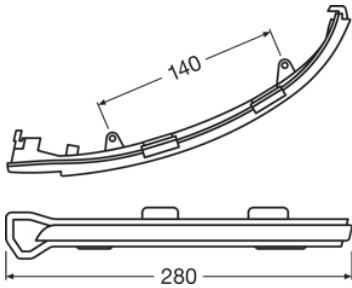

Electrical Data

Test voltage	13.2 V
Nominal wattage	4.20 W
Nominal voltage	12.0 V

Photometric Data

Color temperature	2700 K
Intensity	min 0.6 cd

Physical Attributes & Dimensions

Length	280.0 mm
Width	70.0 mm
Height	50.0 mm