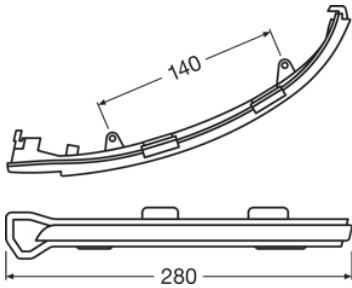

Product datasheet

Technical data

Product information

Application (Category and Product specific)	Side mirror indicator
---	-----------------------

General Product Information

Product remark	White Edition
Global order reference	LEDDMI 5G0 WT S

Electrical Data

Test voltage	13.2 V
Nominal wattage	4.20 W
Nominal voltage	12.0 V

Photometric Data

Color temperature	2700 K
Intensity	min 0.6 cd

Physical Attributes & Dimensions

Length	280.0 mm
Width	70.0 mm
Height	50.0 mm