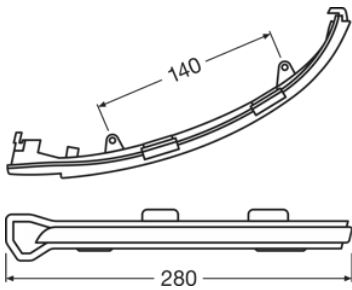

Electrical Data

Test voltage	13.2 V
Nominal wattage	4.20 W
Nominal voltage	12.0 V

Photometric Data

Color temperature	2700 K
Intensity	min 0.6 cd

Physical Attributes & Dimensions

Length	280.0 mm
Width	70.0 mm
Height	50.0 mm