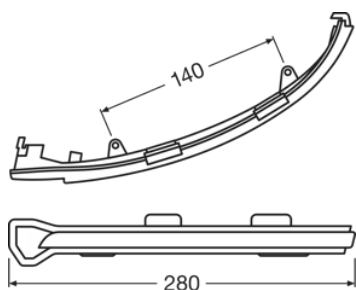

Product datasheet

Technical data

Product information

Application (Category and Product specific)	Side mirror indicator
---	-----------------------

General Product Information

Product remark	White Edition
Global order reference	LEDDMI 5G0 WT S

Electrical Data

Test voltage	13.2 V
Nominal wattage	4.20 W
Nominal voltage	12.0 V

Photometric Data

Color temperature	2700 K
Intensity	min 0.6 cd

Physical Attributes & Dimensions

Length	280.0 mm
Width	70.0 mm
Height	50.0 mm