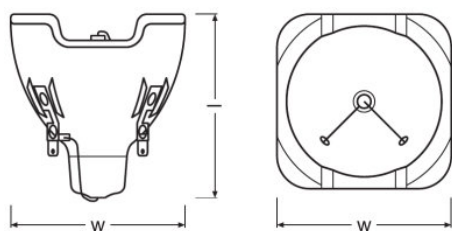

Dimensions & weight

Diameter	58.0 mm
Length	72.0 mm
Arc length	1.2 mm

Lifespan

Lifespan	1500 h
----------	--------

Capabilities

Burning position	Any
------------------	-----

Environmental information

Information according Art. 33 of EU Regulation (EC) 1907/2006 (REACH)	
Date of Declaration	07-04-2022
Primary Article Identifier	4062172056953 4062172056939 4052899558618
Candidate List Substance 1	No declarable substances contained