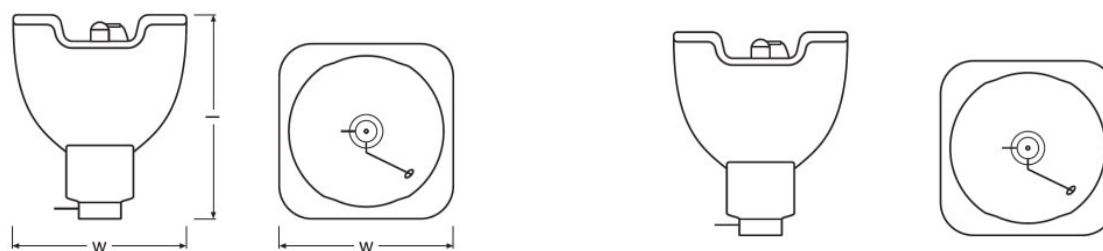

Product datasheet

Technical data

Electrical data

Nominal wattage	371.00 W
Nominal current	5 A
Nominal voltage	70.0 V

Photometrical data

Nominal luminous flux	18300 lm
Color temperature	7650 K
Color rendering index Ra	85

Dimensions & weight

Diameter	58.0 mm
Length	72.0 mm
Arc length	1.1 mm

Lifespan

Lifespan	1500 h
----------	--------

Capabilities

Burning position	Any
------------------	-----

Environmental information

Information according Art. 33 of EU Regulation (EC) 1907/2006 (REACH)	
Date of Declaration	07-04-2022
Primary Article Identifier	4062172057004 4062172056984 4052899558649
Candidate List Substance 1	No declarable substances contained