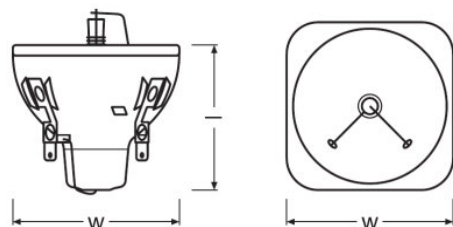

Product datasheet

Technical data

Electrical data

Nominal wattage	140.00 W
Nominal current	1.9 A
Ignition voltage	2.5 kVp
Nominal voltage	70.0 V

Photometrical data

Nominal luminous flux	5400 lm
Color temperature	9200 K
Color rendering index Ra	60
Maximum color temperature	9200 K

Light technical data

Focal length	37.7 mm
Aperture window, maximum	5x3.8 mm

Dimensions & weight

Diameter	46.0 mm
Length	max. 44 mm
Arc length	1.0 mm

Lifespan

Lifespan	6000 h
----------	--------

Capabilities