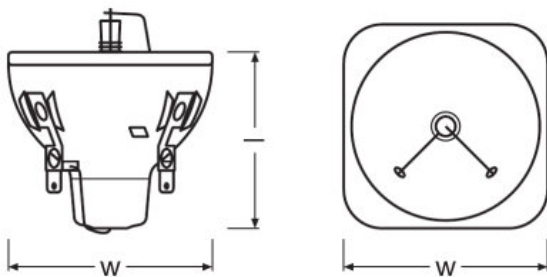

Product datasheet

Technical data

Electrical data

Nominal wattage	132.00 W
Nominal current	1.8 A
Ignition voltage	2.5 kVp
Nominal voltage	62.0 V

Photometrical data

Nominal luminous flux	5150 lm
Color temperature	9200 K
Color rendering index Ra	60
Maximum color temperature	9200 K

Light technical data

Focal length	37.7 mm
Aperture window, maximum	5x3.8 mm

Dimensions & weight

Diameter	46.0 mm
Length	max. 44 mm
Arc length	1.0 mm

Lifespan

Lifespan	6000 h
----------	--------

Capabilities